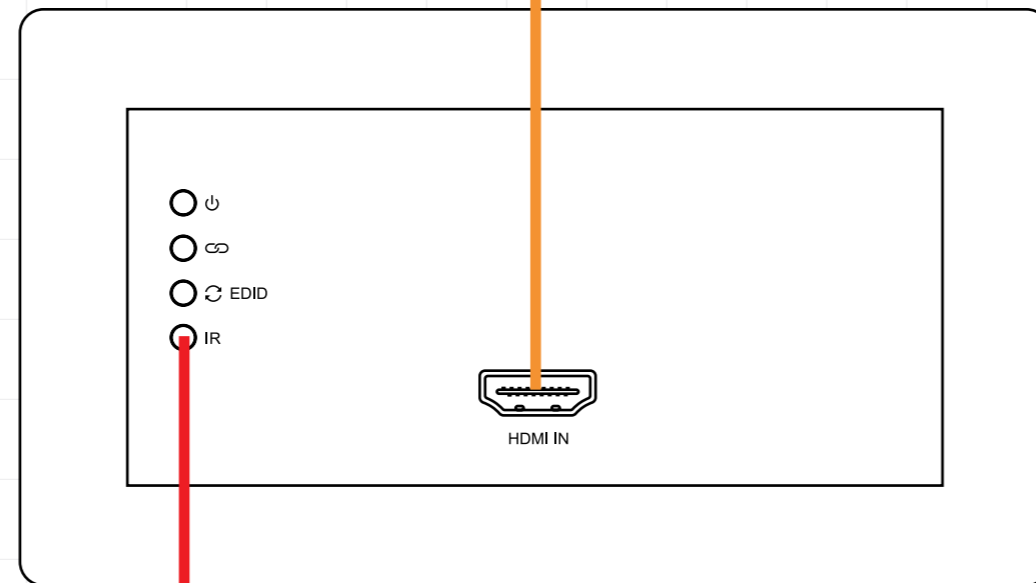

Example Schematic
HEX11WP-TX

Compatible Blustream HDBaseT™ Matrix or Receiver product.
**Technical performance is subject to the features supported on the connected HDBaseT™ device.*

- RS-232
- HDMI
- Infrared
- Cat 6
- DC Power