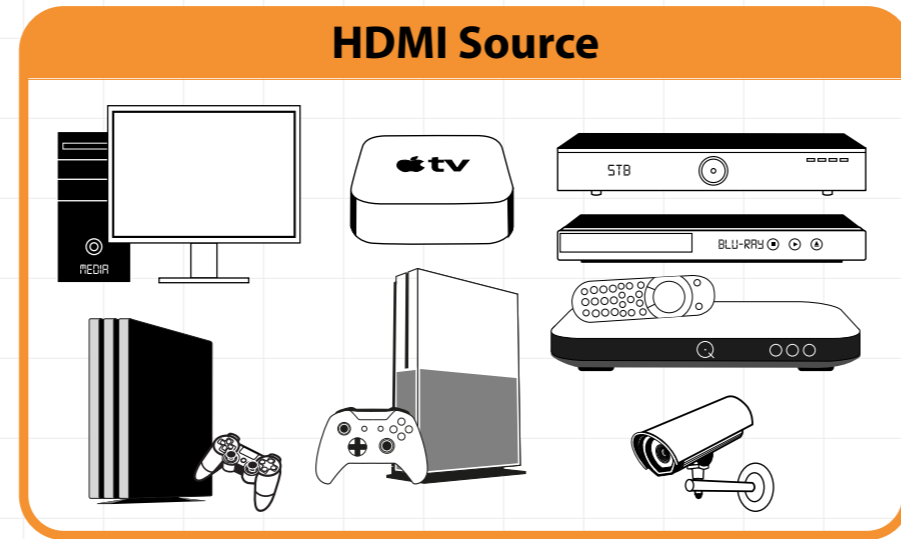

Example Schematic
HEX11WP-TX

Compatible Blustream HDBaseT™ Matrix or Receiver product.
**Technical performance is subject to the features supported on the connected HDBaseT™ device.*

- RS-232
- HDMI
- Infrared
- Cat 6
- DC Power