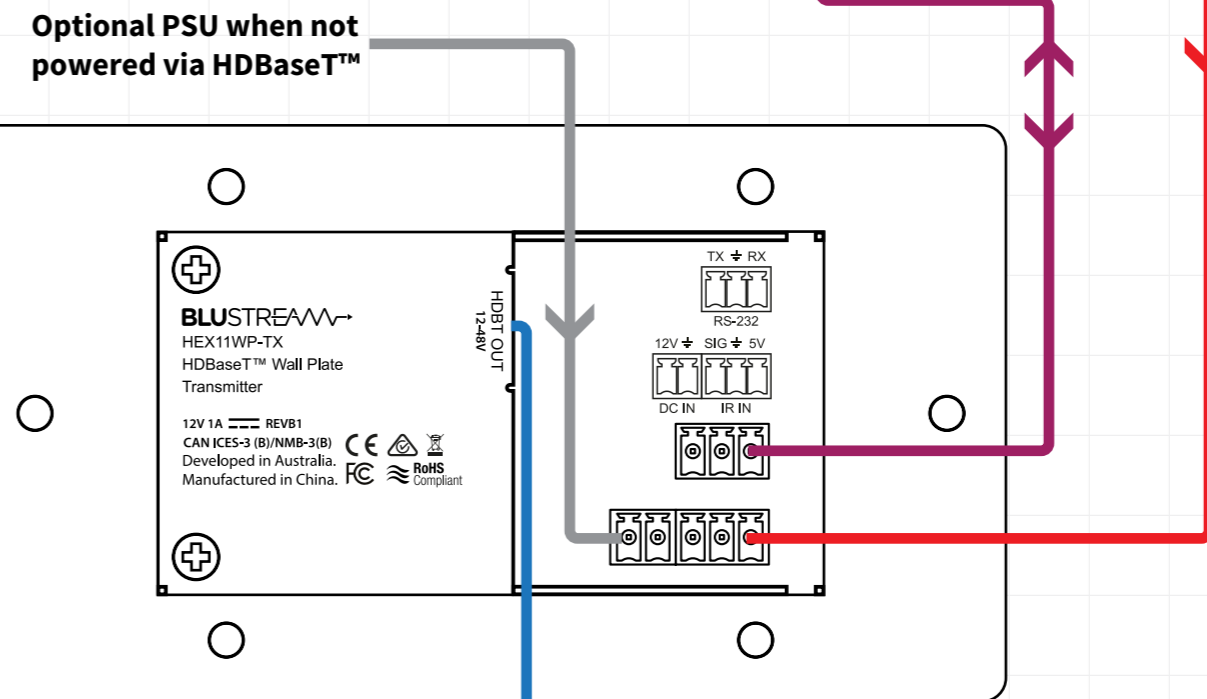

Example Schematic
HEX11WP-TX

Compatible Blustream HDBaseT™ Matrix or Receiver product.
**Technical performance is subject to the features supported on the connected HDBaseT™ device.*

- RS-232
- HDMI
- Infrared
- Cat 6
- DC Power