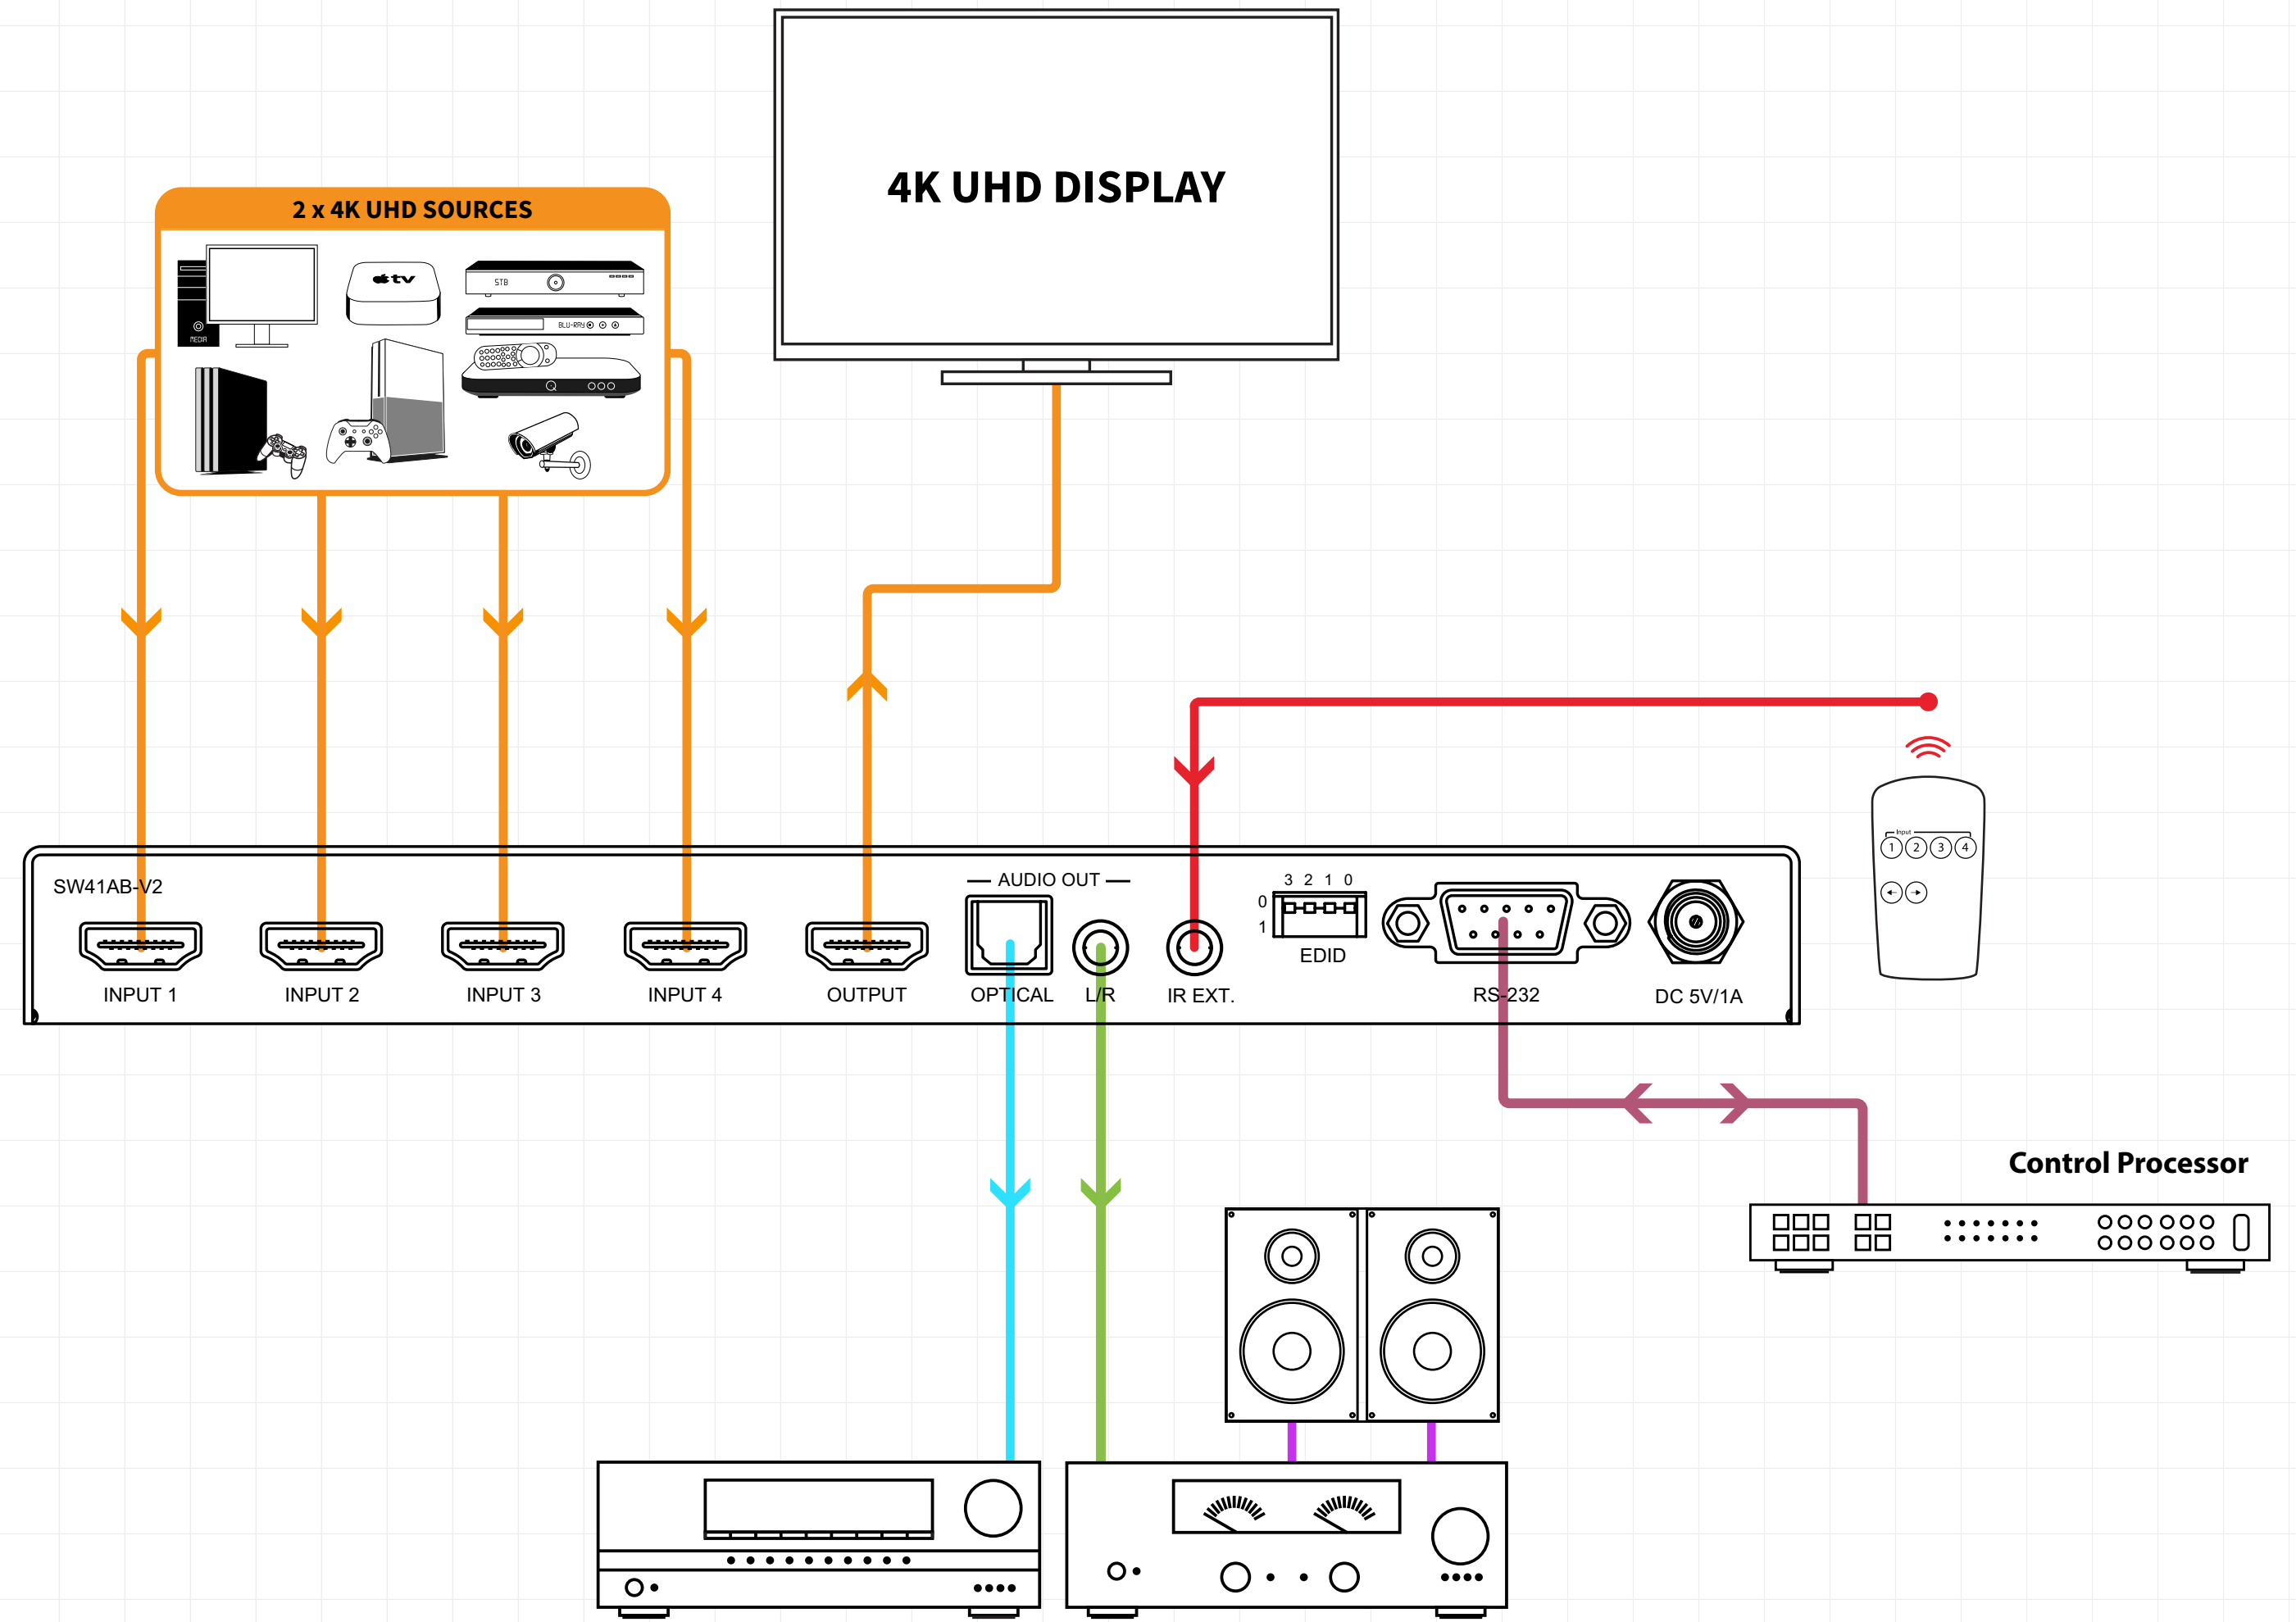

Example Schematic
SW41AB-V2

- IR
- HDMI
- Speaker Cable
- Analogue Audio
- Digital Audio
- RS-232