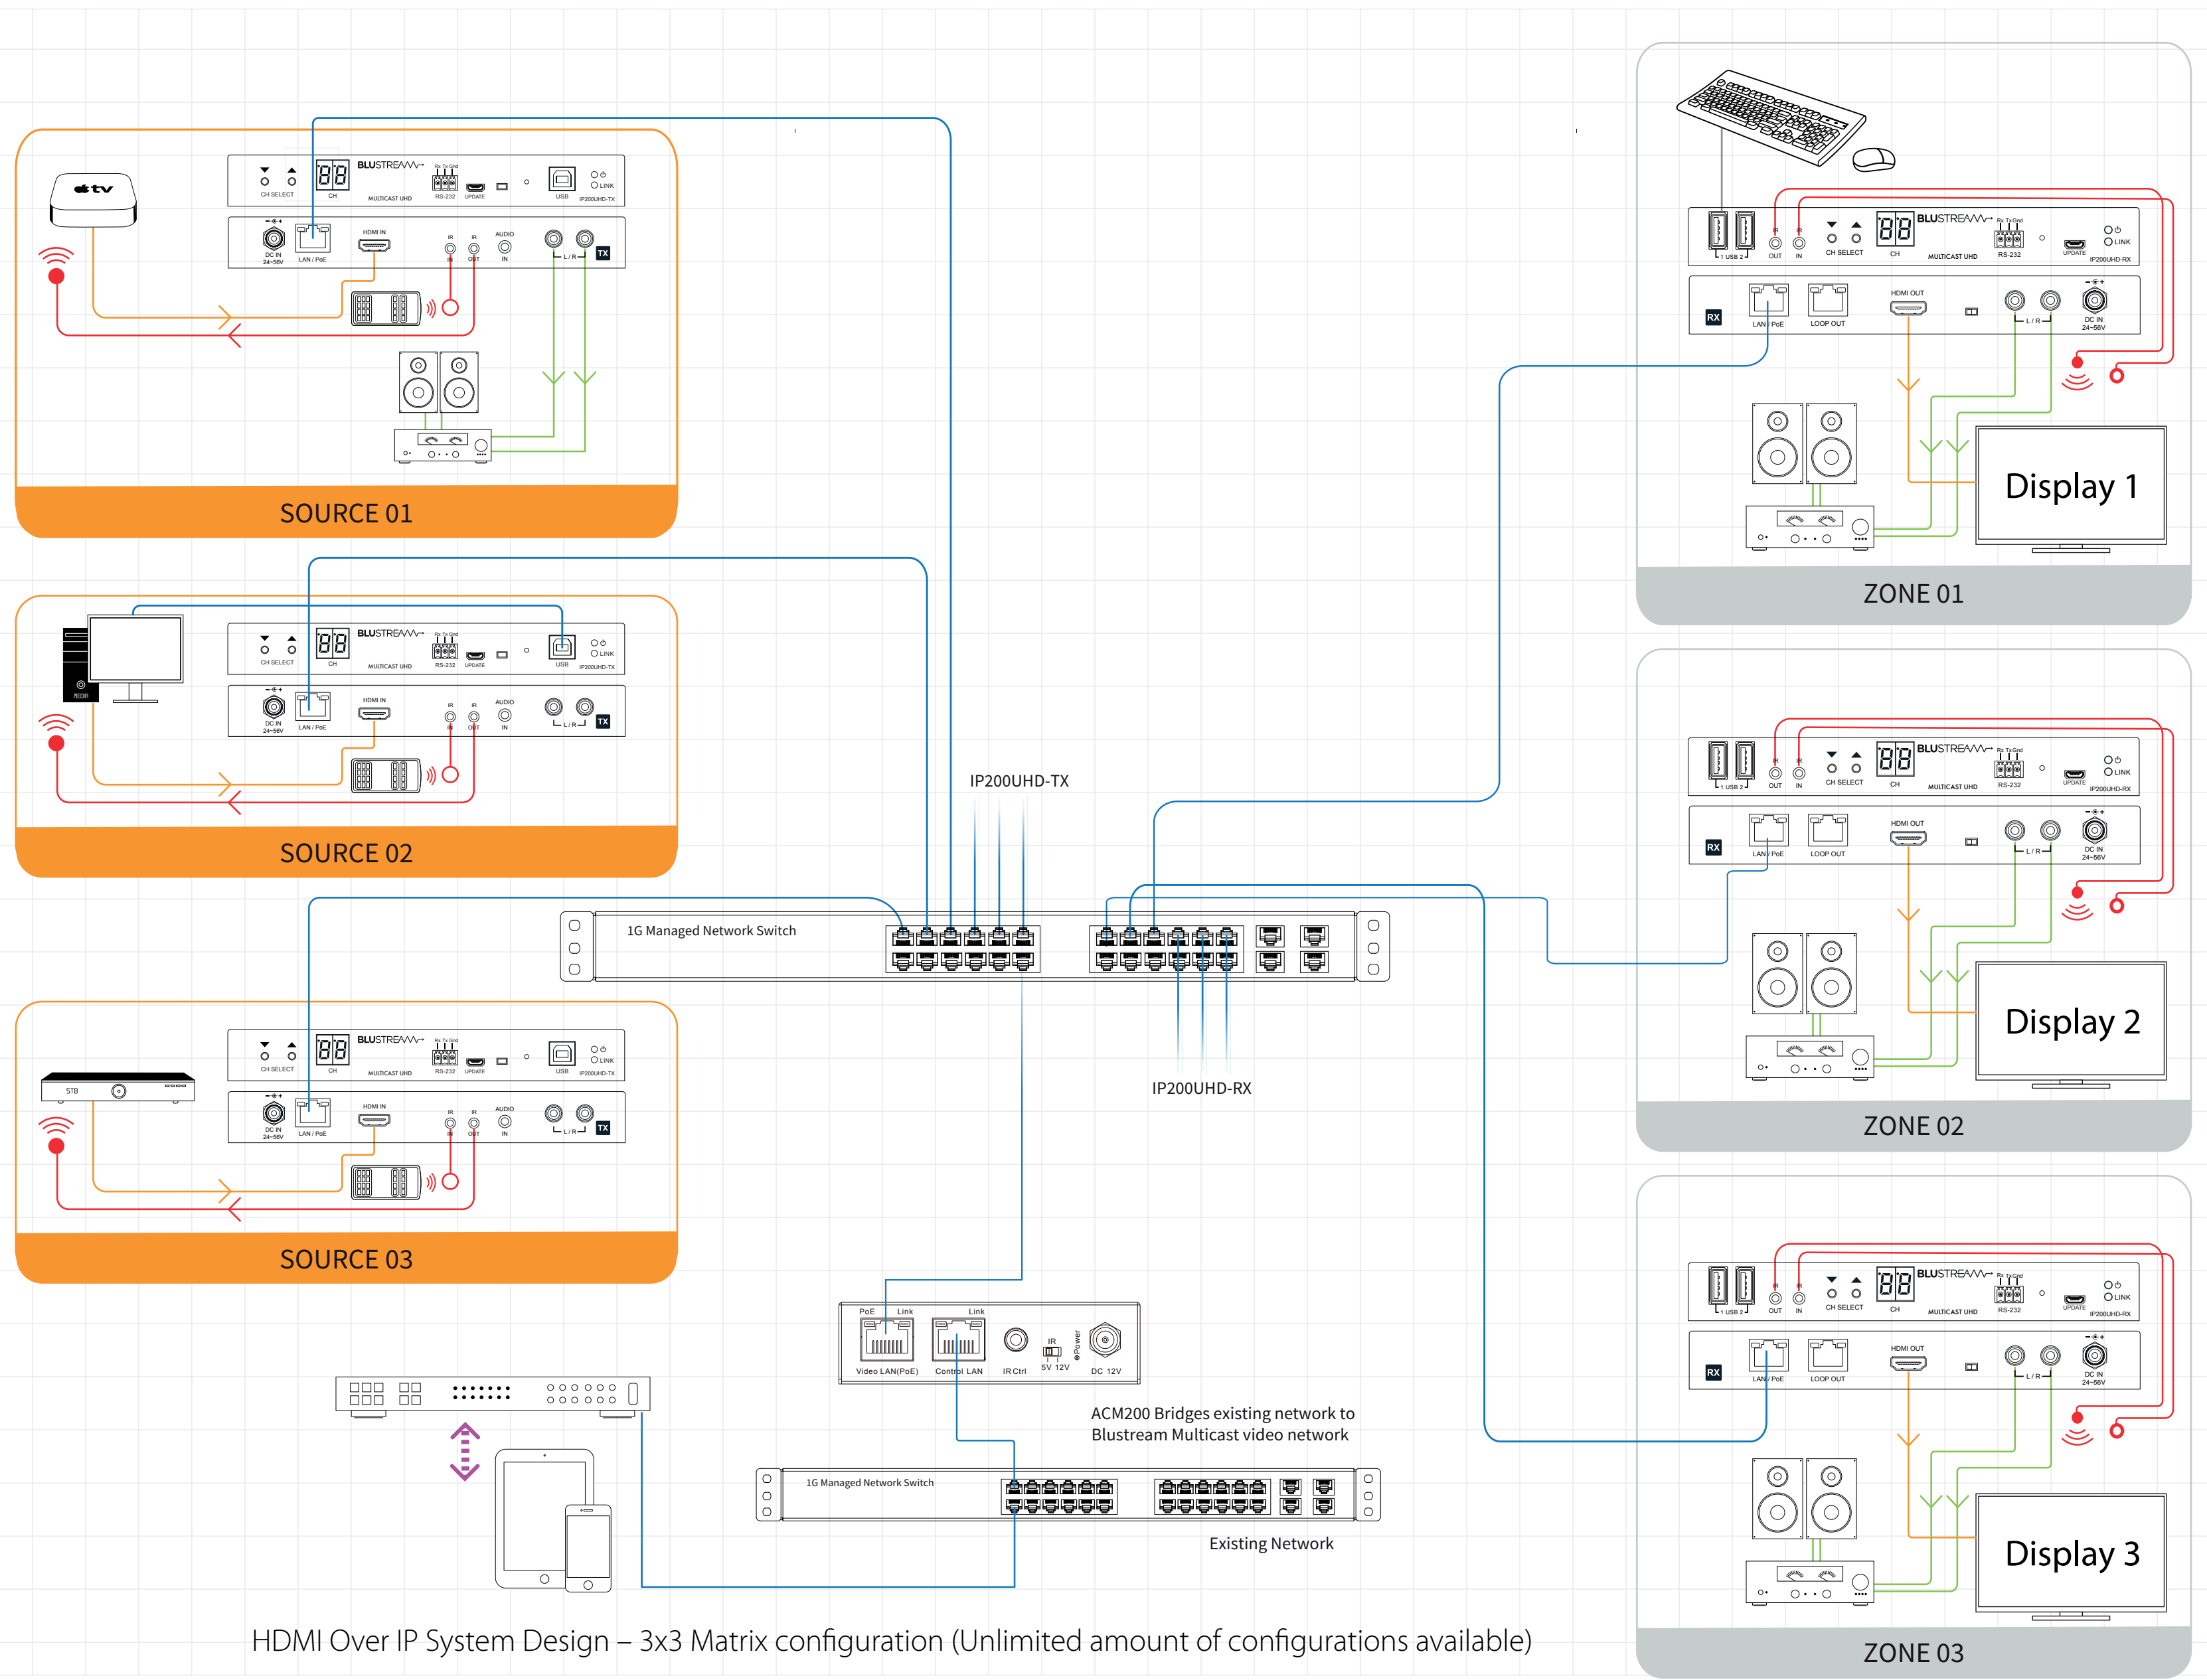

Example Schematic  
**IP200UHD TX/RX**

HDMI Over IP System Design – 3x3 Matrix configuration (Unlimited amount of configurations available)

-  CAT
-  HDMI
-  Stereo Audio
-  IR Cable
-  USB Cable