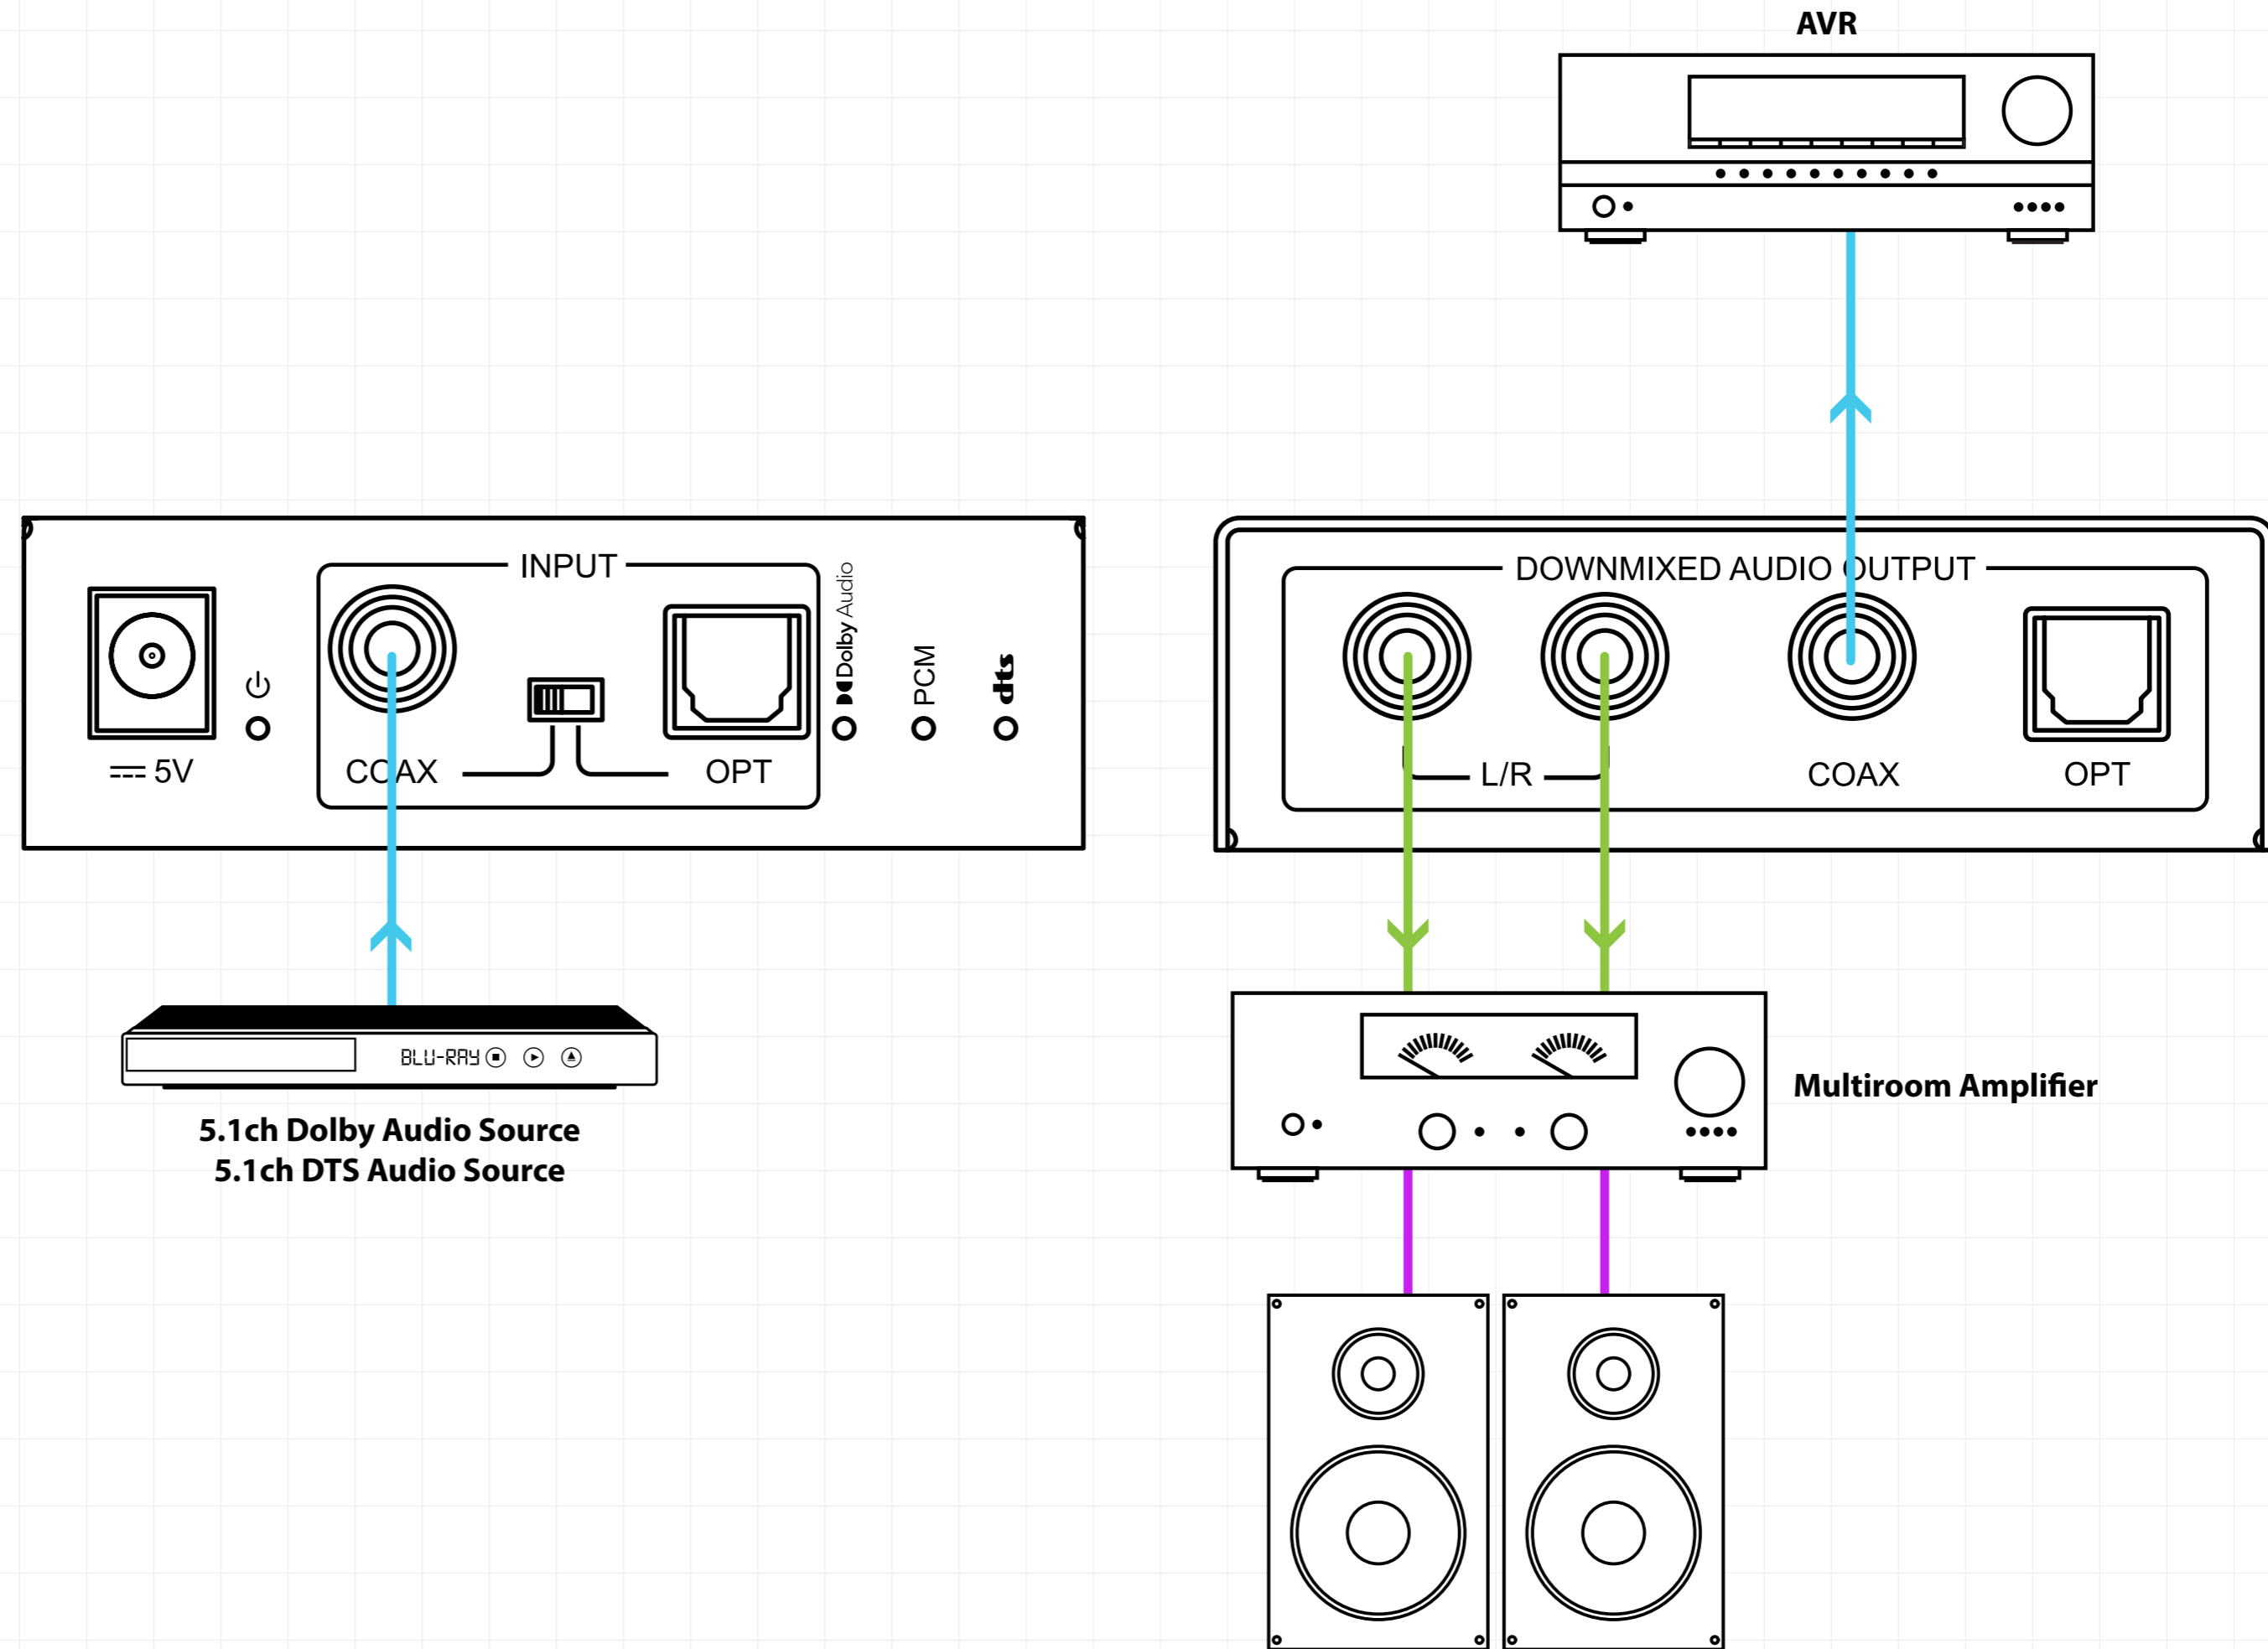

Multi-channel audio output from a HDMI source device to simultaneous audio devices (L/R 2ch and Coax)

- Analogue Audio
- Digital Audio
- Speaker Cable