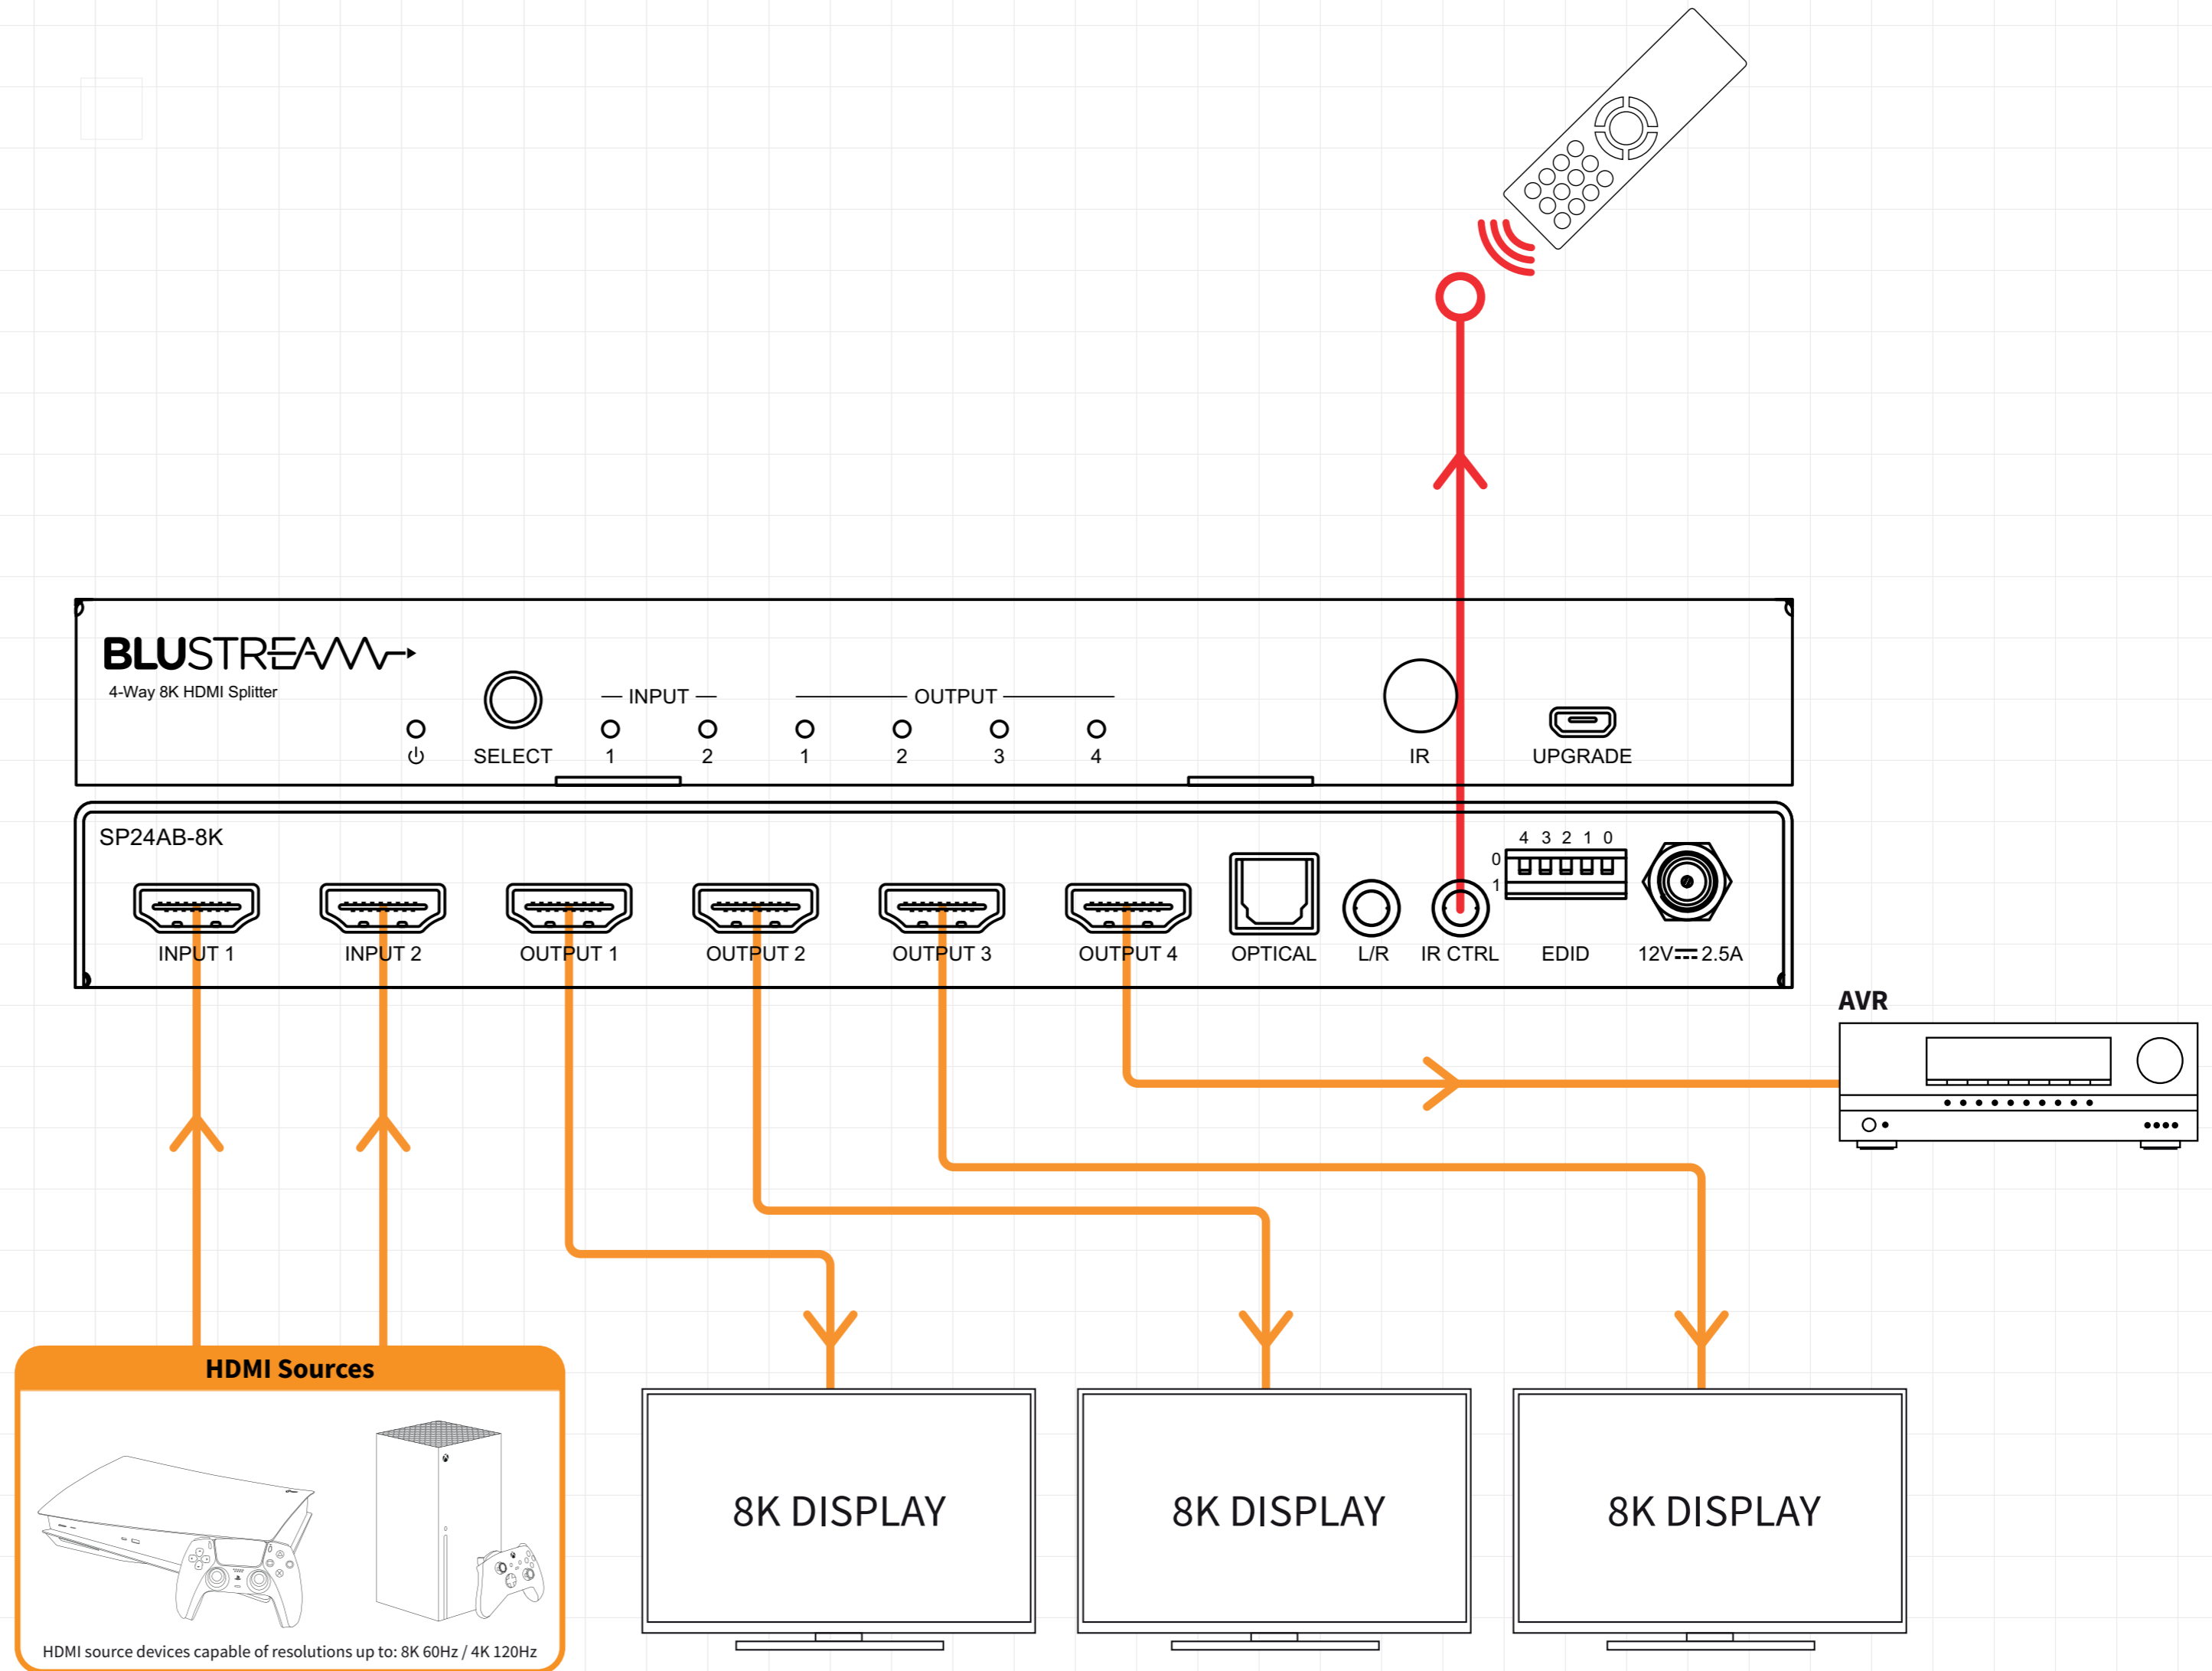

Example Schematic
SP24AB-8K

HDMI Sources

HDMI source devices capable of resolutions up to: 8K 60Hz / 4K 120Hz

- HDMI
- IR Cable

*Please note: all HDMI and audio outputs are simultaneous