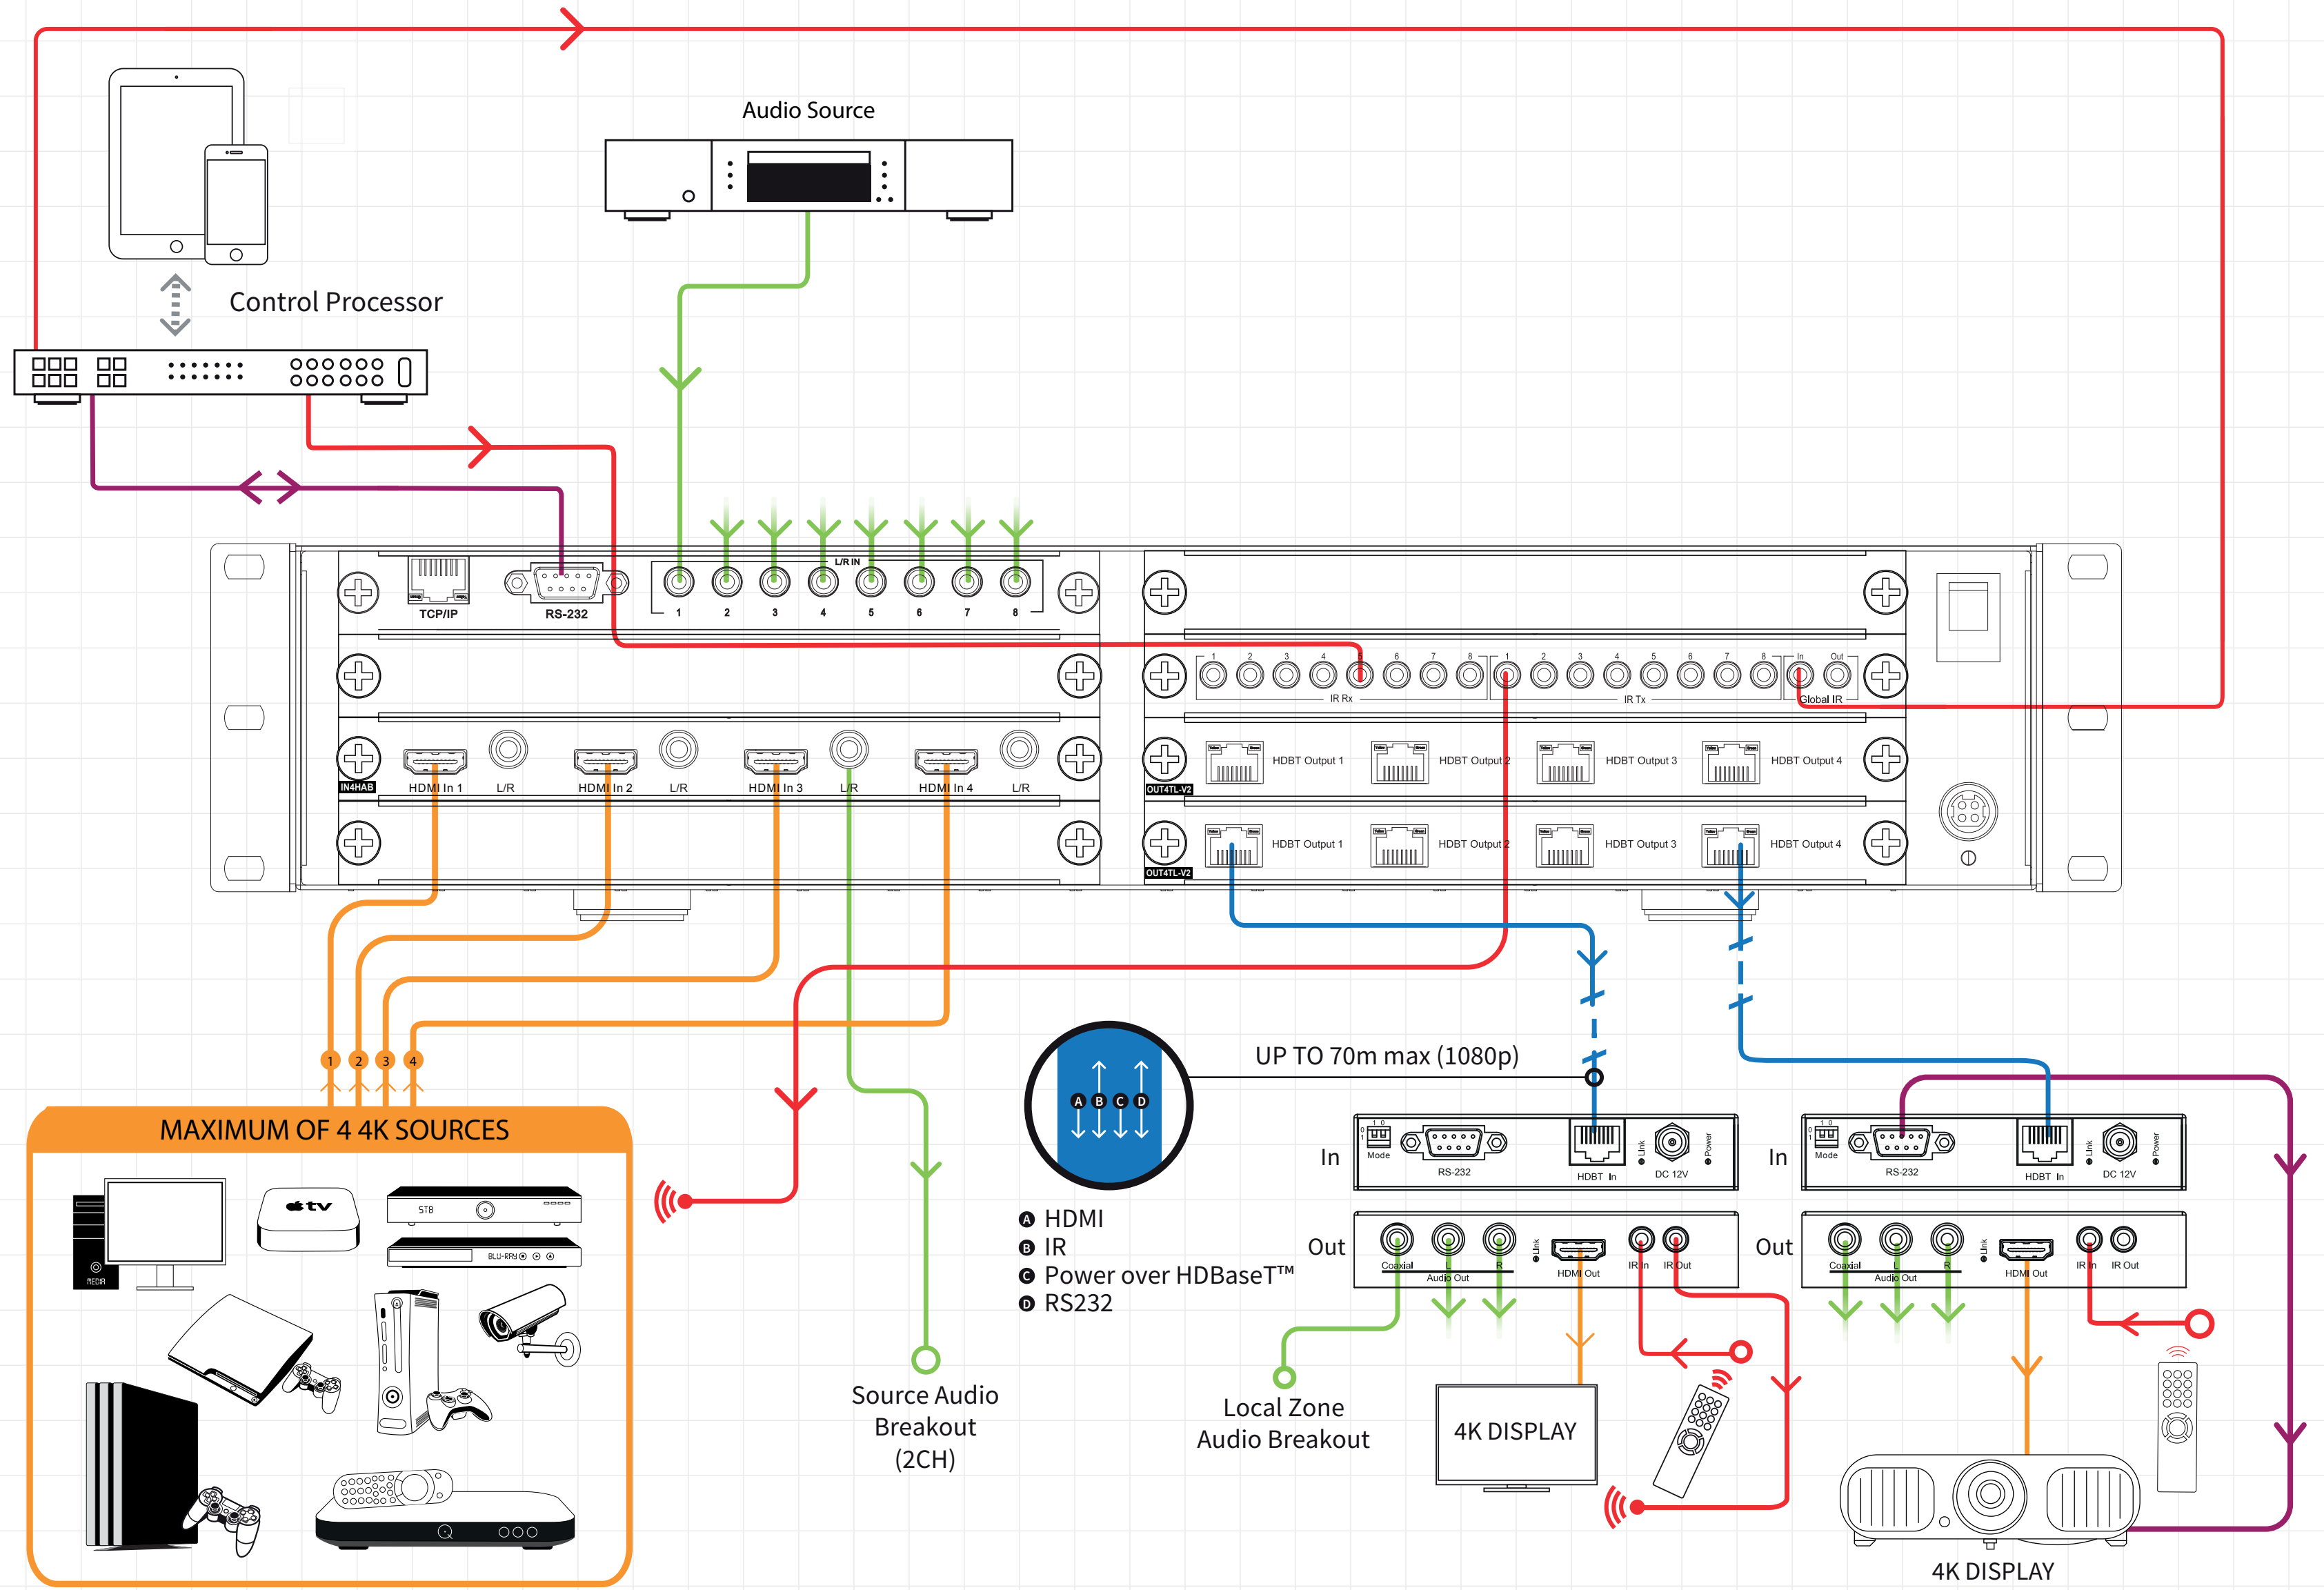

Example Schematic
PRO48HBT70CS

- CAT 5e/6/6a/7
- RS232
- HDMI
- Audio
- IR Cable

*Receiver used = HEX70CS-RX