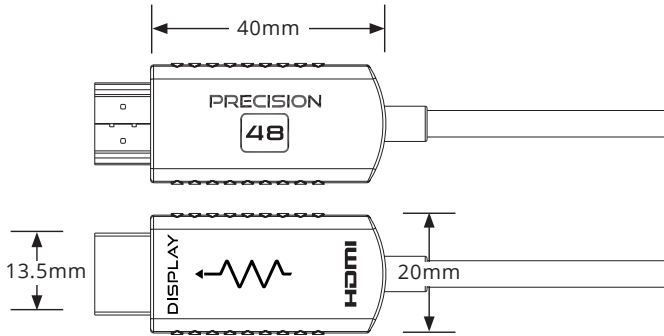

48Gbps 8K AOC HDMI Cable

Description

Our active Precision48 HDMI cables utilise integrated circuits that measure, analyse and adjust the video signal to ensure 48Gbps pass through for support of all the latest HDMI 2.1 resolutions including 8K video up to 60Hz, 4K video up to 120Hz and 8/10/12 bit colour (up to 16 bit colour at 1080p).

Key Features

- 48Gbps Bandwidth (Ultra High Speed Certified)
- Supports 8K video up to 60Hz and 4K UHD video up to 120Hz
- Supports full HDR 10-bit, 12-bit and 16-bit colour depths
- Supports eARC for enhanced high definition audio return
- Optimised for the toughest installation environments
- Optional integrated USB power connection for displays that do not feature enough power for signal clocking at the Display end
- Active Optic Copper cable provides enhanced EMI and RFI resistance
- LSZH (Low Smoke Zero Halogen) rated cabling
- Available in lengths of 10m, 15m and 30m
- Gold plated locking tabs for secure connection
- Active integrated circuits analyse the video signal to ensure signal integrity at long cable distances
- Supports CEC