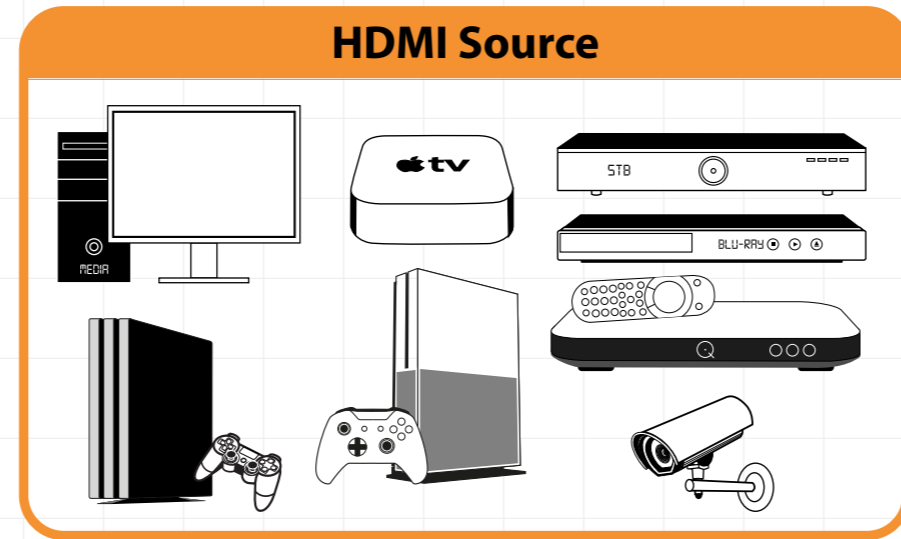

Example Schematic
HEX11WPW-TX

Compatible Blustream HDBaseT™ Matrix or Receiver product.
**Technical performance is subject to the features supported on the connected HDBaseT™ device.*

- RS-232
- HDMI
- Infrared
- Cat 6
- DC Power