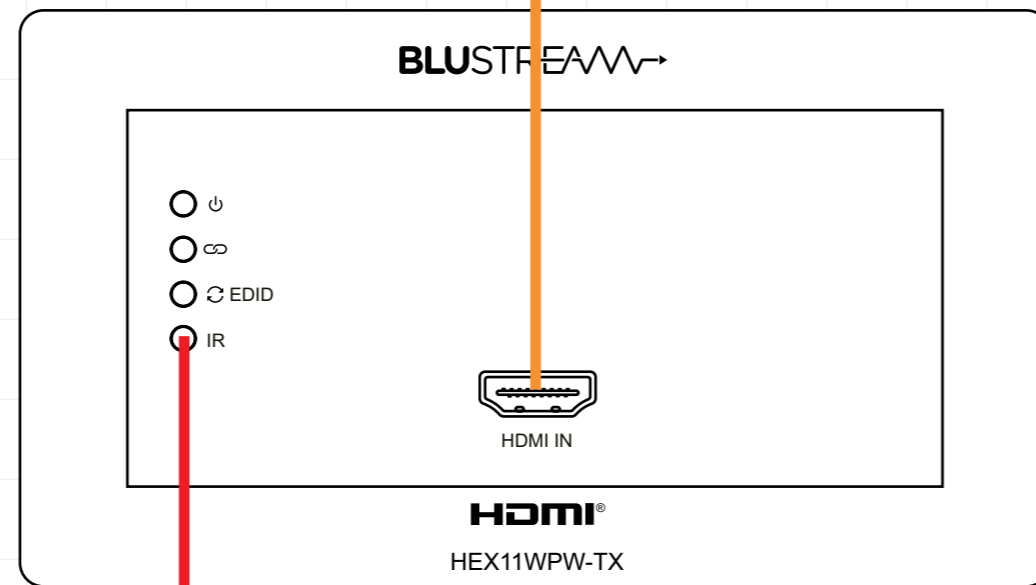

Example Schematic
HEX11WPW-TX

Compatible Blustream HDBaseT™ Matrix or Receiver product.
**Technical performance is subject to the features supported on the connected HDBaseT™ device.*

- RS-232
- HDMI
- Infrared
- Cat 6
- DC Power