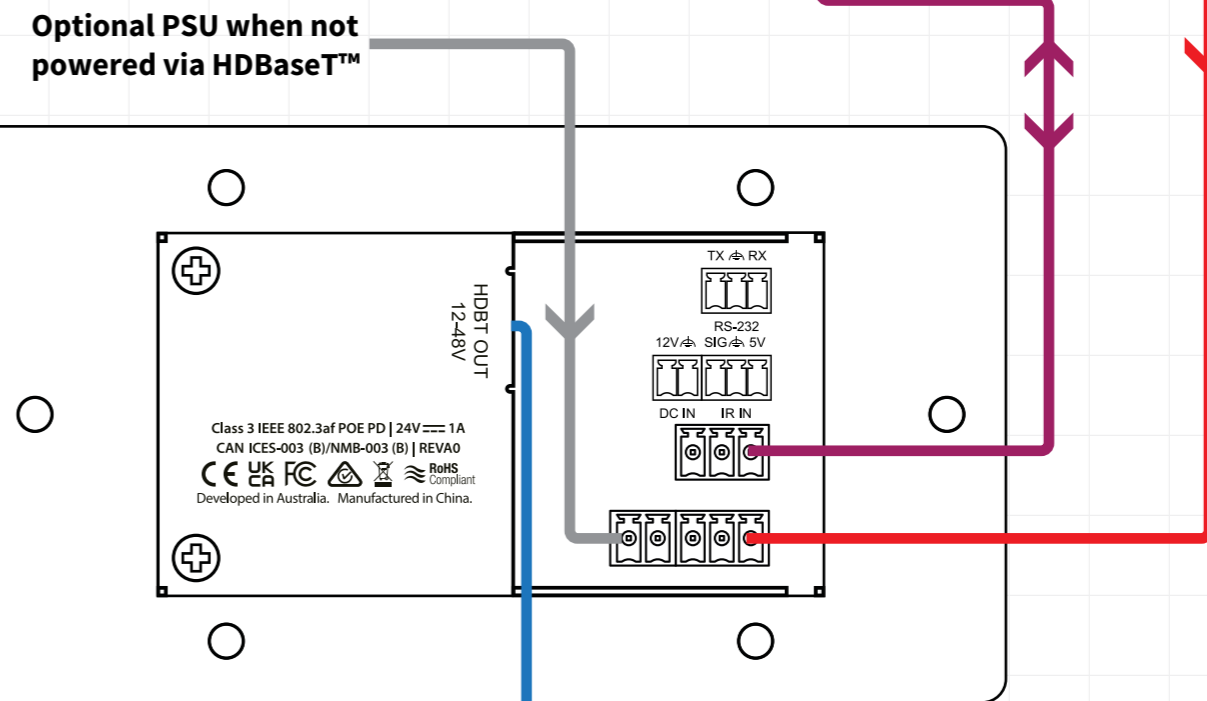

Example Schematic
HEX11WPW-TX

Compatible Blustream HDBaseT™ Matrix or Receiver product.
**Technical performance is subject to the features supported on the connected HDBaseT™ device.*

- RS-232
- HDMI
- Infrared
- Cat 6
- DC Power